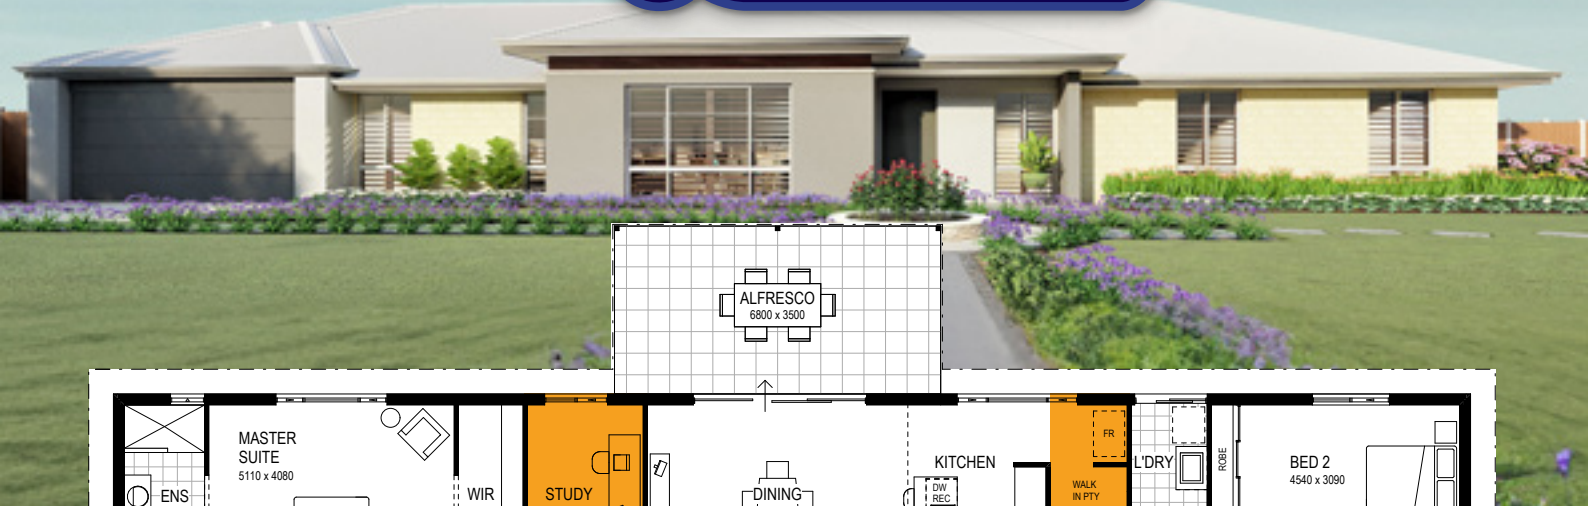

the VINEYARD *farmhouse*

+ bonus inclusions

✓ The Vineyard

- ✓ Huge 4 bed 2 bathroom home
- ✓ Plus theatre, activity and study
- ✓ Massive master suite
- ✓ Gourmet kitchen and WIP
- ✓ Free form living opening to oversized alfresco

✓ Free BONUS extras

- ✓ 31c ceilings to living and dining
- ✓ 31c recessed ceiling to alfresco
- ✓ Reverse cycle ducted air-conditioning
- ✓ 20 LED lighting package
- ✓ Stone benchtops to laundry

For a limited time receive BONUS inclusions at no extra cost when you choose to build The Vineyard.

You'll love this spacious farmhouse design, packed full of features, PLUS our industry-leading Pinnacle Specification and BONUS extras, at no additional cost, offering you the best value. **To find out more visit wacountrybuilders.com.au**