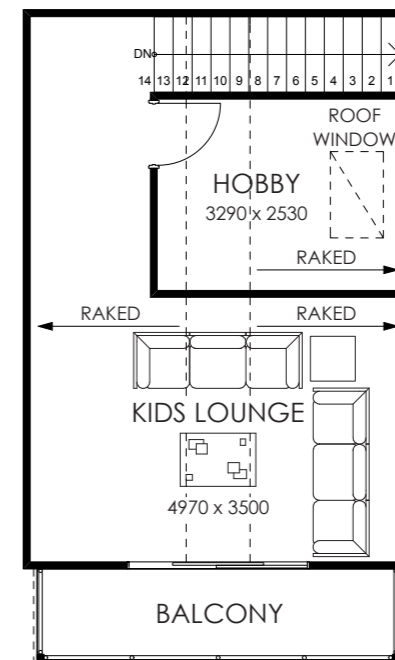

FLOOR PLAN

LOFT PLAN

THIS PLAN IS AT 1:100 SCALE
ONLY IF PRINTED WITHOUT
'FIT TO PAGE' SELECTED

metrostyle.

The Acacia
MODEL NUMBER 5870

ISSUE DATE: 31 October 2008

CONSTRUCTIVEMEDIA
www.constructivemedia.com.au